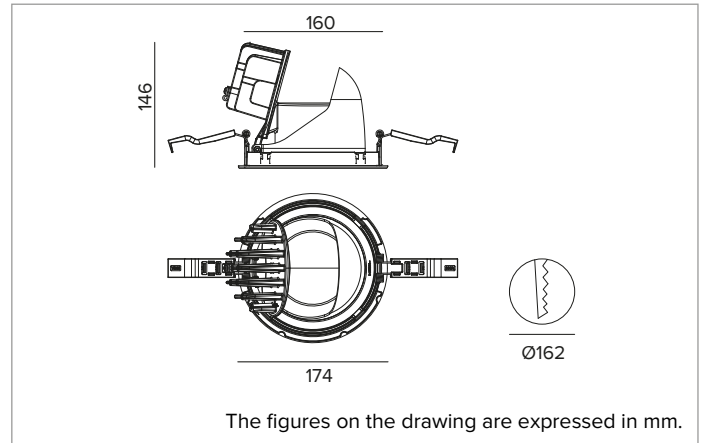

1T9126EL | CTEVO EXTRACTABLE 162

Recessed extractable LED projector

		2700K	H(m)	D(m)	Emax(lx)
		Ra90		47°	
		Fixture Power	55W	1	0.87
		Source Flux	6152lm	2	1.74
		Fixture Flux	4949lm	3	2.61
		Efficacy	90lm/W	4	3.48
TS1317	Imax=1407cd/klm	Imax	8655cd	5	4.34

Optic: REFLECTOR

Beam angles: MWFL

Optical efficiency: 80%

Fixture flux: 4949lm

Luminous efficacy: 90lm/W

Photobiological safety: Compliant with RG1 low risk group

MECHANICAL CHARACTERISTICS

Die-cast white painted anodised aluminium body and dissipator. Friction rotation system on hinges with adjustability of the fixture from -25°/+75° on a vertical plane and can be manually aimed to 355° on a horizontal plane. Trim version with an integrated white ring.

Colour and finish: Plaster white

Weight: 1.15Kg

Degree of protection: IP20

ELECTRICAL CHARACTERISTICS

Integrated electronic ON-OFF driver.

Fixture Power: 55W

Power supply: 220-240Vac 50/60Hz

Insulation Class: CLASS 2