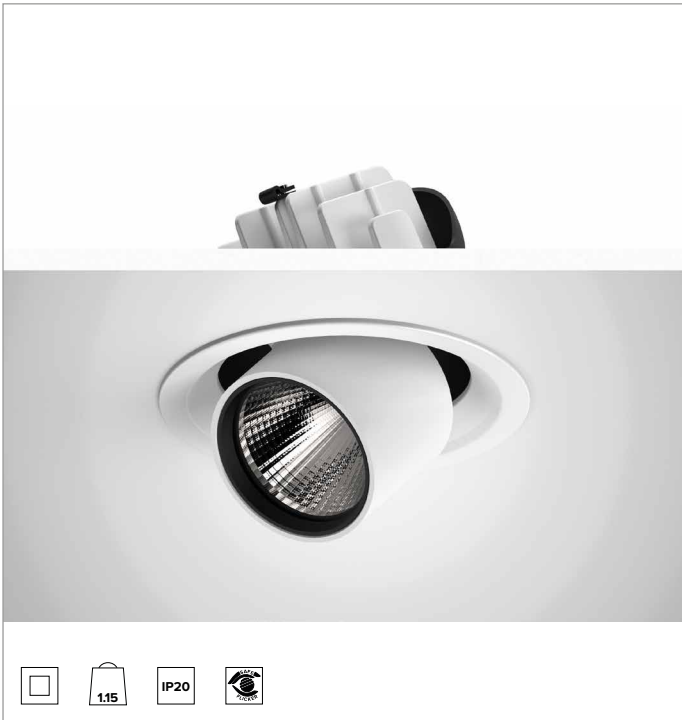

1T9126EL | CTEVO EXTRACTABLE 162

Recessed extractable LED projector

		2700K	H(m)	D(m)	Emax(lx)
		Ra90		47°	
		Fixture Power	55W	1	0.87
		Source Flux	6152lm	2	1.74
		Fixture Flux	4949lm	3	2.61
		Efficacy	90lm/W	4	3.48
TS1317	Imax=1407cd/klm	Imax	8655cd	5	4.34

CCT nominal: 2700K

Lifetime (L80/B10): >50000h tq +25°C

ILLUMINOTECHNICAL CHARACTERISTICS

MWFL - precision optics with a black silicone cut off ring. Convex faceted highly reflective anodised aluminium reflector and a holographic diffusion filter. UGR<19 (EN 12464-1).

Optic: REFLECTOR

Beam angles: MWFL

Optical efficiency: 80%

Fixture flux: 4949lm

Luminous efficacy: 90lm/W

Photobiological safety: Compliant with RG1 low risk group

MECHANICAL CHARACTERISTICS

Die-cast white painted anodised aluminium body and dissipator. Friction rotation system on hinges with adjustability of the fixture from -25°/+75° on a vertical plane and can be manually aimed to 355° on a horizontal plane. Trim version with an integrated white ring.

Colour and finish: Plaster white

Weight: 1.15Kg

Degree of protection: IP20

ELECTRICAL CHARACTERISTICS

Integrated electronic ON-OFF driver.

Fixture Power: 55W

Power supply: 220-240Vac 50/60Hz

Insulation Class: CLASS 2